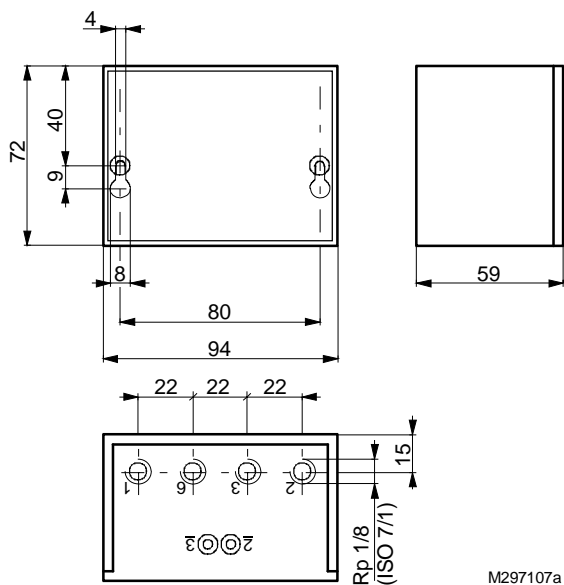

Dimension drawing