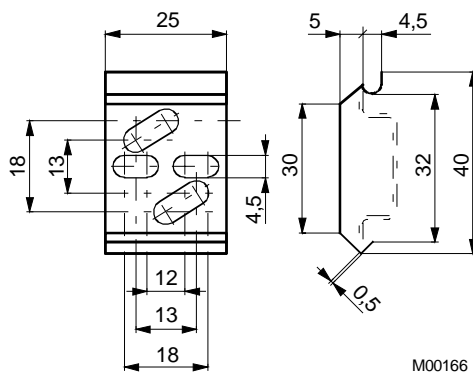

Accessories

296936