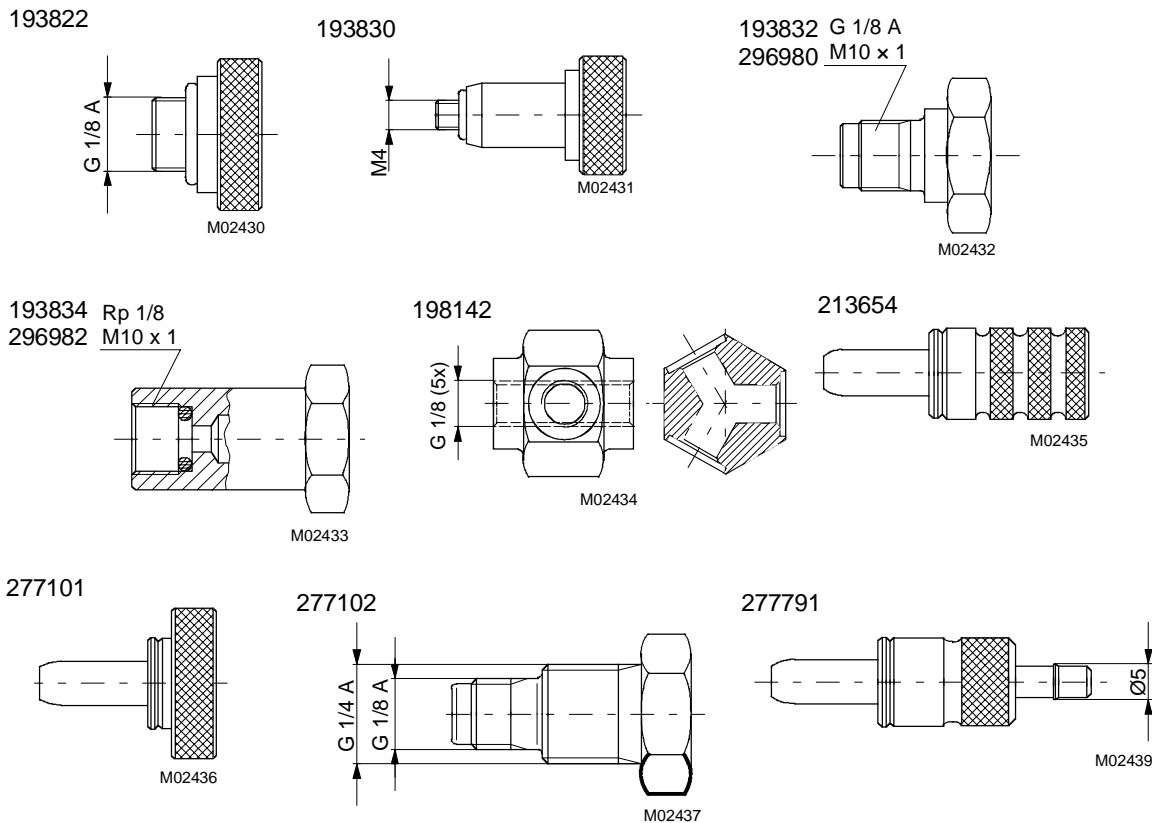

Connecting pieces for push-on pneumatic measuring lines

Areas of application

Pneumatic systems

Features

- PDS offers an overview of connection components for plug-in measuring lines

Type	Description
0193822 000*	Connection nipple, G 1/8 external, for plug d = 6
0193830 000*	Connection nipple, M4, for plug d = 6
0193832 000*	Connector G 1/8 external, for plug d = 6
0193834 000*	Connector Rp 1/8 internal, for plug d = 6
0198142 000*	Distribution piece, 5 × G 1/8 internal
0213654 000*	Blanking plug d = 6, long
0277101 000*	Blanking plug d = 6, short
0277102 000*	Socket for plug d = 6, for panel mounting
0277791 000*	Plug d=6 for tube di = 4
0296980 000*	Connector M10 × 1 external, for plug d = 6
0296982 000*	Connector M10 × 1 internal, for plug d = 6
0297112 000*	Connection nipple, M4, for tube d = 2.3
0297162 000*	T-piece; 1 plug; 2 sockets d = 6 mm for various pneumatic uses
0297508 000*	Pneumatic service set: adjuster & tube removers

Accessories

- 5658803 000 1m polyurethane tube, colourless, for pneumatic use
- 5658804 000 1m polyurethane tube, black, for pneumatic use
- 5658805 000 1m polyurethane tube, red, for pneumatic use
- 5658806 000 1m polyurethane tube, green, for pneumatic use

*) Dimension drawing or wiring diagram are available under the same number

Архангельск (8182)63-90-72
Астана +7(7172)727-132
Белгород (4722)40-23-64
Брянск (4832)59-03-52
Владивосток (423)249-28-31
Волгоград (844)278-03-48
Вологда (8172)26-41-59
Воронеж (473)204-51-73
Екатеринбург (343)384-55-89
Иваново (4932)77-34-06
Ижевск (3412)26-03-58
Казань (843)206-01-48

Калининград (4012)72-03-81
Калуга (4842)92-23-67
Кемерово (3842)65-04-62
Киров (8332)68-02-04
Краснодар (861)203-40-90
Красноярск (391)204-63-61
Курск (4712)77-13-04
Липецк (4742)52-20-81
Магнитогорск (3519)55-03-13
Москва (495)268-04-70
Мурманск (8152)59-64-93
Набережные Челны (8552)20-53-41

Нижний Новгород (831)429-08-12
Новокузнецк (3843)20-46-81
Новосибирск (383)227-86-73
Орел (4862)44-53-42
Оренбург (3532)37-68-04
Пенза (8412)22-31-16
Пермь (342)205-81-47
Ростов-на-Дону (863)308-18-15
Рязань (4912)46-61-64
Самара (846)206-03-16
Санкт-Петербург (812)309-46-40
Саратов (845)249-38-78

Смоленск (4812)29-41-54
Сочи (862)225-72-31
Ставрополь (8652)20-65-13
Тверь (4822)63-31-35
Томск (3822)98-41-53
Тула (4872)74-02-29
Тюмень (3452)66-21-18
Ульяновск (8422)24-23-59
Уфа (347)229-48-12
Челябинск (351)202-03-61
Череповец (8202)49-02-64
Ярославль (4852)69-52-93